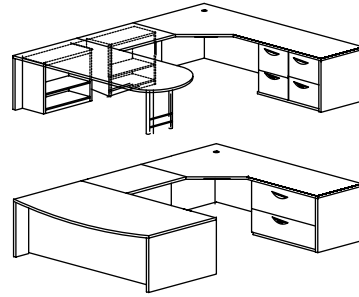

5000 Series

RECEPTION STATION (RECEP)

| Model No. | DxW | List | Wt |
|--------------------|--|---------|-----|
| 5K-RECEP-3072-2448 | 30" x 72" x 42" desk 24" x 48" x 29" return | \$4,506 | 325 |
| 5K-RECEP-3066-2448 | 30" x 66" x 42" desk 24" x 48" x 29" return | \$4,131 | 325 |

Standard features:

- Flush height returns, specify left or right
- Two Box/File pedestals with locks
- Two grommets

For a fan transaction top, add \$376 list.

COMPUTER U-SHAPE DESKS

| Model No. | DxW | List | Wt |
|---|--|---------|-----|
| 5K-CU-3672-2136-3672 (Rectangular top) | 36" x 72" desk 21" x 36" bridge 36" x 72" credenza (with lateral) | \$4,317 | 570 |
| 5K-PCU-3672-2136-3672 (P top) | 36" x 72" P top 21" x 36" bridge 36" x 72" credenza (with 5 dr ped) | \$4,964 | 570 |
| 5K-BCU-3672-2136-3672 (Bullet top) | 36" x 72" bullet 21" x 36" bridge 36" x 72" credenza (with 5 dr ped) | \$4,749 | 570 |
| 5K-FCU-3672-2136-3672 (Fan top) | 36" x 72" fan top 21" x 36" bridge 36" x 72" credenza (with lateral) | \$4,749 | 555 |

Standard features:

- KT#4468 keyboard tray and grommet in corner section
- Full modesty panel
- Flush height returns, specify left or right
- Locks are standard

U-Shapes can be ordered without the corner unit, providing a square U. Change the model number from CU to NCU which will result in a 24" x 48" bridge