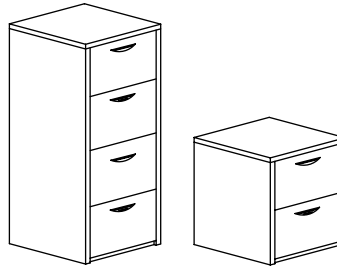

VERTICAL FILES (VF)

Model No.	DxW	List	Wt.
5K-VF-2423-4D	24" x 23" x 56"	$1,363	210
5K-VF-2423-2D	24" x 23" x 29"	$909	105

Locks are standard