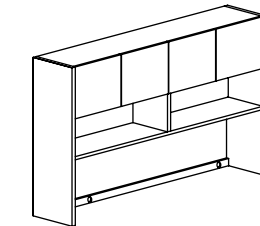

DESKS WITH RETURNS (DR)

| Model No. | DxW | List | Wt |
|-----------------|------------------------------------|---------|-----|
| 5K-DR-3672-2448 | 36" x 72" desk 24" x 48" return | \$2,360 | 325 |
| 5K-DR-3672-2148 | 36" x 72" desk 21" x 48" return | \$2,360 | 310 |
| 5K-DR-3066-2448 | 30" x 66" desk 24" x 48" return | \$2,134 | 290 |
| 5K-DR-3060-2142 | 30" x 60" desk 21" x 42" return | \$1,906 | 260 |

Standard features:

- Two Box/File pedestals with locks
- Flush height returns, specify left or right

COMPUTER CORNER RETURNS (CR)

| Model No. | DxW | List | Wt |
|-----------------|---|---------|-----|
| 5K-CR-3666-2142 | 36" x 66" computer corner 21" x 42" return | \$2,873 | 265 |
| 5K-CR-3672-2436 | 36" x 72" computer corner 24" x 36" return | \$2,873 | 300 |

Standard features:

- KT#4468 keyboard tray and grommet in corner section
- Flush height returns, specify left or right
- Two Box/File pedestals with locks

DESKS - DOUBLE/SINGLE PEDESTAL (DP, SP)

| Model No. | DxW | List | Wt |
|------------|-----------------|---------|-----|
| 5K-DP-3672 | 36" x 72" x 29" | \$1,498 | 235 |
| 5K-DP-3066 | 30" x 66" x 29" | \$1,363 | 210 |
| 5K-DP-3060 | 30" x 60" x 29" | \$1,272 | 200 |
| 5K-SP-3060 | 30" x 60" x 29" | \$1,136 | 180 |
| 5K-SP-2448 | 24" x 48" x 29" | \$819 | 170 |