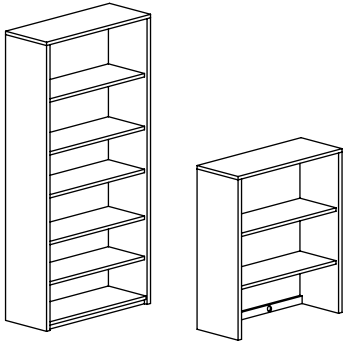

BOOKCASES (BC)

Model No.	DxW	List	Wt.
5K-BC-2936-1	29" x 36" x 12"	$382	70
5K-BC-4834-2L*	48" x 34" x 12"	$564	80
5K-BC-4836-3	48" x 36" x 12"	$501	85
5K-BC-6036-4	60" x 36" x 12"	$642	100
5K-BC-7236-5	72" x 36" x 12"	$786	115
5K-BC-8436-6	84" x 36" x 12"	$881	130

*Bookcase for two drawer lateral file -BC-4834-2L