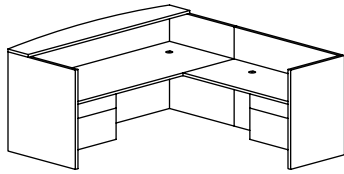

5000 Series

RECEPTION STATION (RECEP)

| Model No. | DxW | List | Wt |
|--------------------|--|---------|-----|
| 5K-RECEP-3072-2448 | 30" x 72" x 42" desk 24" x 48" x 29" return | \$4,506 | 325 |
| 5K-RECEP-3066-2448 | 30" x 66" x 42" desk 24" x 48" x 29" return | \$4,131 | 325 |

Standard features:

- Flush height returns, specify left or right
- Two Box/File pedestals with locks
- Two grommets

For a fan transaction top, add \$376 list.

COMPUTER U-SHAPE DESKS

| Model No. | DxW | List | Wt |
|---|--|---------|-----|
| 5K-CU-3672-2136-3672 (Rectangular top) | 36" x 72" desk 21" x 36" bridge 36" x 72" credenza (with lateral) | \$4,317 | 570 |
| 5K-PCU-3672-2136-3672 (P top) | 36" x 72" P top 21" x 36" bridge 36" x 72" credenza (with 5 dr ped) | \$4,964 | 570 |
| 5K-BCU-3672-2136-3672 (Bullet top) | 36" x 72" bullet 21" x 36" bridge 36" x 72" credenza (with 5 dr ped) | \$4,749 | 570 |
| 5K-FCU-3672-2136-3672 (Fan top) | 36" x 72" fan top 21" x 36" bridge 36" x 72" credenza (with lateral) | \$4,749 | 555 |

Standard features:

- KT#4468 keyboard tray and grommet in corner section
- Full modesty panel
- Flush height returns, specify left or right
- Locks are standard

U-Shapes can be ordered without the corner unit, providing a square U. Change the model number from CU to NCU which will result in a 24" x 48" bridge

Standard features:

- KT#4468 keyboard tray and grommet in corner section
- Flush height returns, specify left or right
- Two Box/File pedestals with locks

DESKS - DOUBLE/SINGLE PEDESTAL (DP, SP)

| Model No. | DxW | List | Wt |
|------------|-----------------|---------|-----|
| 5K-DP-3672 | 36" x 72" x 29" | \$1,498 | 235 |
| 5K-DP-3066 | 30" x 66" x 29" | \$1,363 | 210 |
| 5K-DP-3060 | 30" x 60" x 29" | \$1,272 | 200 |
| 5K-SP-3060 | 30" x 60" x 29" | \$1,136 | 180 |
| 5K-SP-2448 | 24" x 48" x 29" | \$819 | 170 |