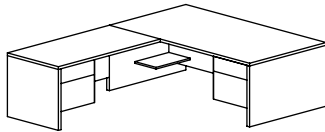

Standard features:

- Flush height returns, specify left or right
- Two Box/File pedestals with locks
- Two grommets

For a fan transaction top, add \$376 list.

COMPUTER U-SHAPE DESKS

| Model No. | DxW | List | Wt |
|---|--|---------|-----|
| 5K-CU-3672-2136-3672 (Rectangular top) | 36" x 72" desk 21" x 36" bridge 36" x 72" credenza (with lateral) | \$4,317 | 570 |
| 5K-PCU-3672-2136-3672 (P top) | 36" x 72" P top 21" x 36" bridge 36" x 72" credenza (with 5 dr ped) | \$4,964 | 570 |
| 5K-BCU-3672-2136-3672 (Bullet top) | 36" x 72" bullet 21" x 36" bridge 36" x 72" credenza (with 5 dr ped) | \$4,749 | 570 |
| 5K-FCU-3672-2136-3672 (Fan top) | 36" x 72" fan top 21" x 36" bridge 36" x 72" credenza (with lateral) | \$4,749 | 555 |

Standard features:

- KT#4468 keyboard tray and grommet in corner section
- Full modesty panel
- Flush height returns, specify left or right
- Locks are standard

U-Shapes can be ordered without the corner unit, providing a square U. Change the model number from CU to NCU which will result in a 24" x 48" bridge