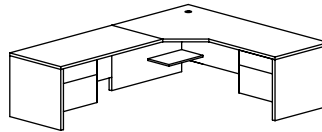

Standard features:

- Flush height returns, specify left or right
- Two Box/File pedestals with locks
- Two grommets

For a fan transaction top, add \$376 list.

COMPUTER U-SHAPE DESKS

| Model No. | DxW | List | Wt |
|---|--|---------|-----|
| 5K-CU-3672-2136-3672 (Rectangular top) | 36" x 72" desk 21" x 36" bridge 36" x 72" credenza (with lateral) | \$4,317 | 570 |
| 5K-PCU-3672-2136-3672 (P top) | 36" x 72" P top 21" x 36" bridge 36" x 72" credenza (with 5 dr ped) | \$4,964 | 570 |
| 5K-BCU-3672-2136-3672 (Bullet top) | 36" x 72" bullet 21" x 36" bridge 36" x 72" credenza (with 5 dr ped) | \$4,749 | 570 |
| 5K-FCU-3672-2136-3672 (Fan top) | 36" x 72" fan top 21" x 36" bridge 36" x 72" credenza (with lateral) | \$4,749 | 555 |

Standard features:

- KT#4468 keyboard tray and grommet in corner section
- Full modesty panel
- Flush height returns, specify left or right
- Locks are standard

U-Shapes can be ordered without the corner unit, providing a square U. Change the model number from CU to NCU which will result in a 24" x 48" bridge